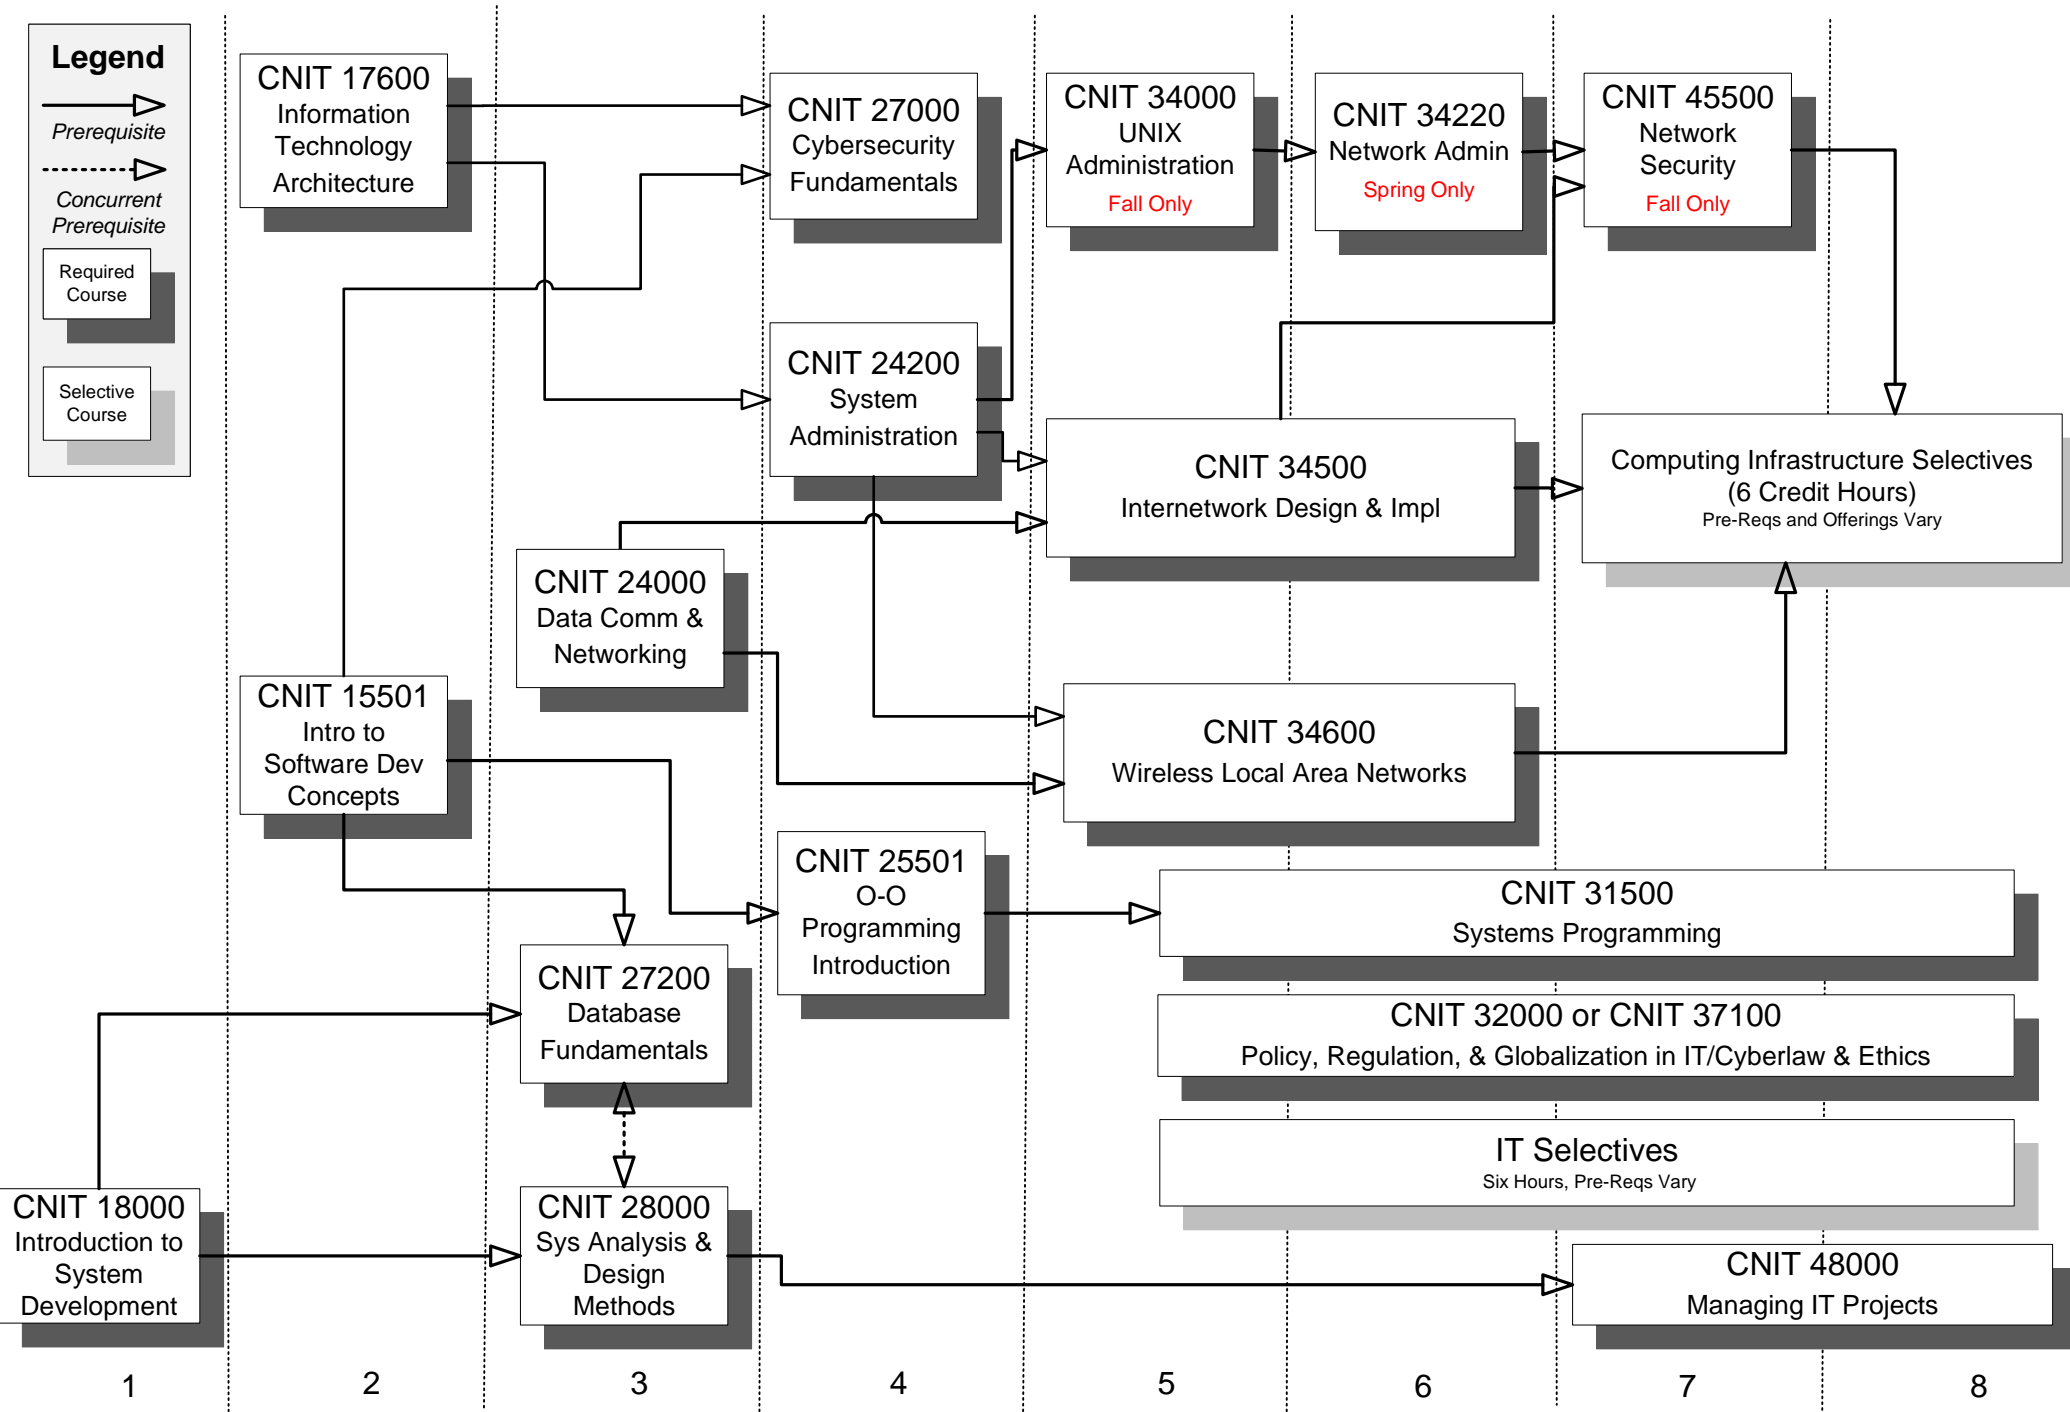

CNIT Major Critical Path

Legend

- Prerequisite
- - - -> Concurrent Prerequisite
- Required Course
- Selective Course

CSEC Major Critical Path

Legend

- Prerequisite
- - - -> Concurrent Prerequisite
- Required Course
- Selective Course

Semester

02/01/23

DATA Major Critical Path

INET Major Critical Path

Semester

SAAD Major Critical Path