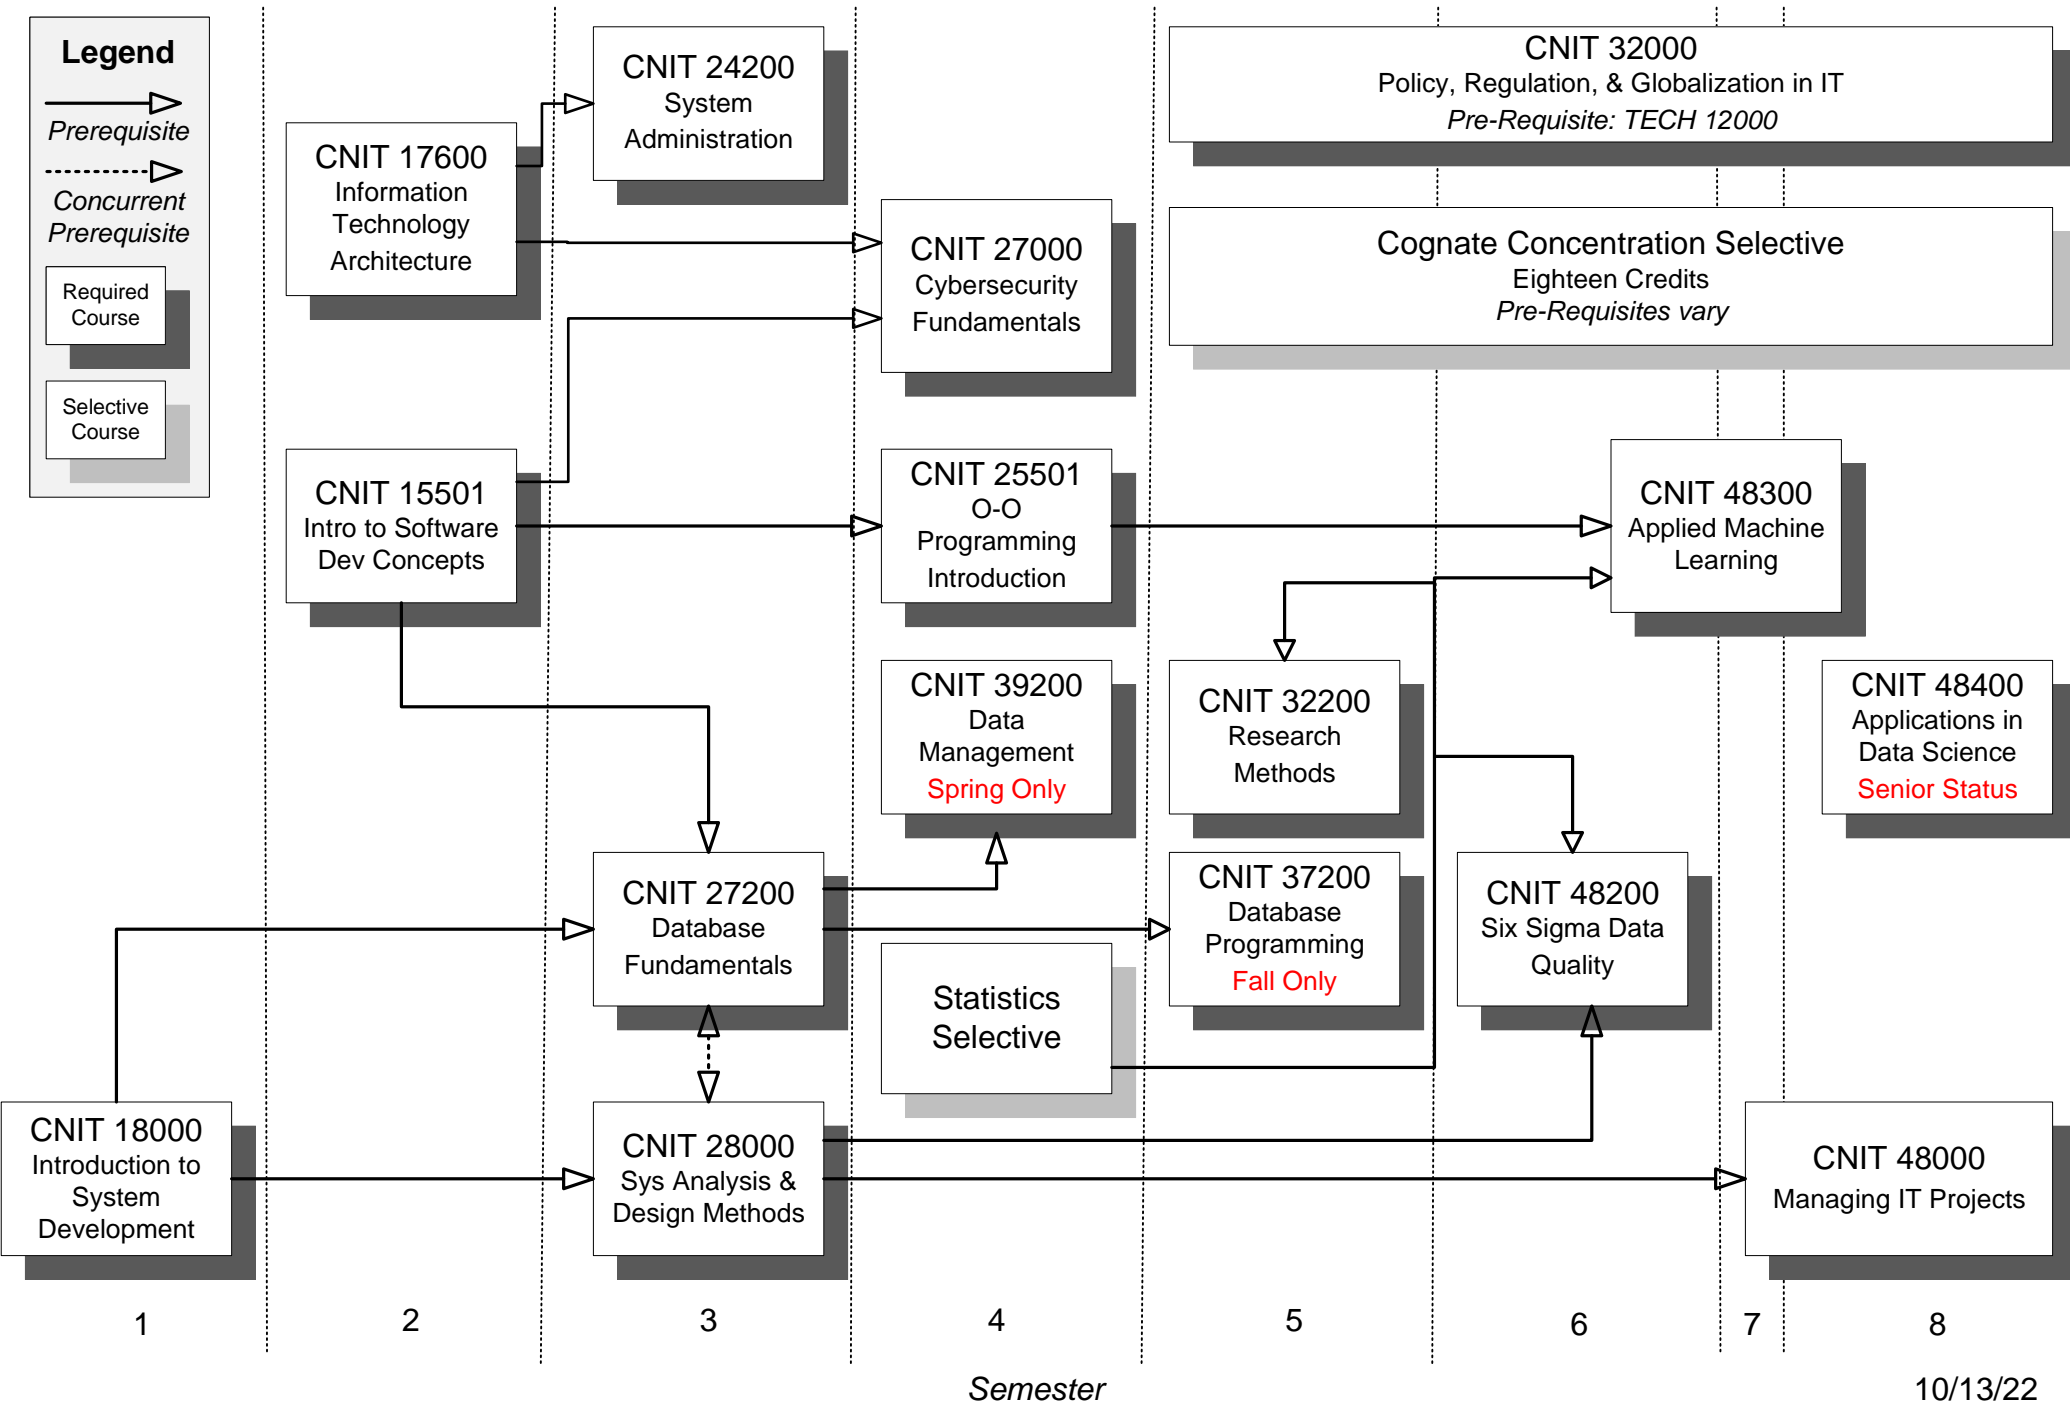

CNIT Major Critical Path

Legend

- Prerequisite
- - - -> Concurrent Prerequisite
- Required Course
- Selective Course

CSEC Major Critical Path

Legend

- Prerequisite
- - - -> Concurrent Prerequisite
- Required Course
- Selective Course

Semester

02/01/23

DATA Major Critical Path

INET Major Critical Path

Semester

SAAD Major Critical Path