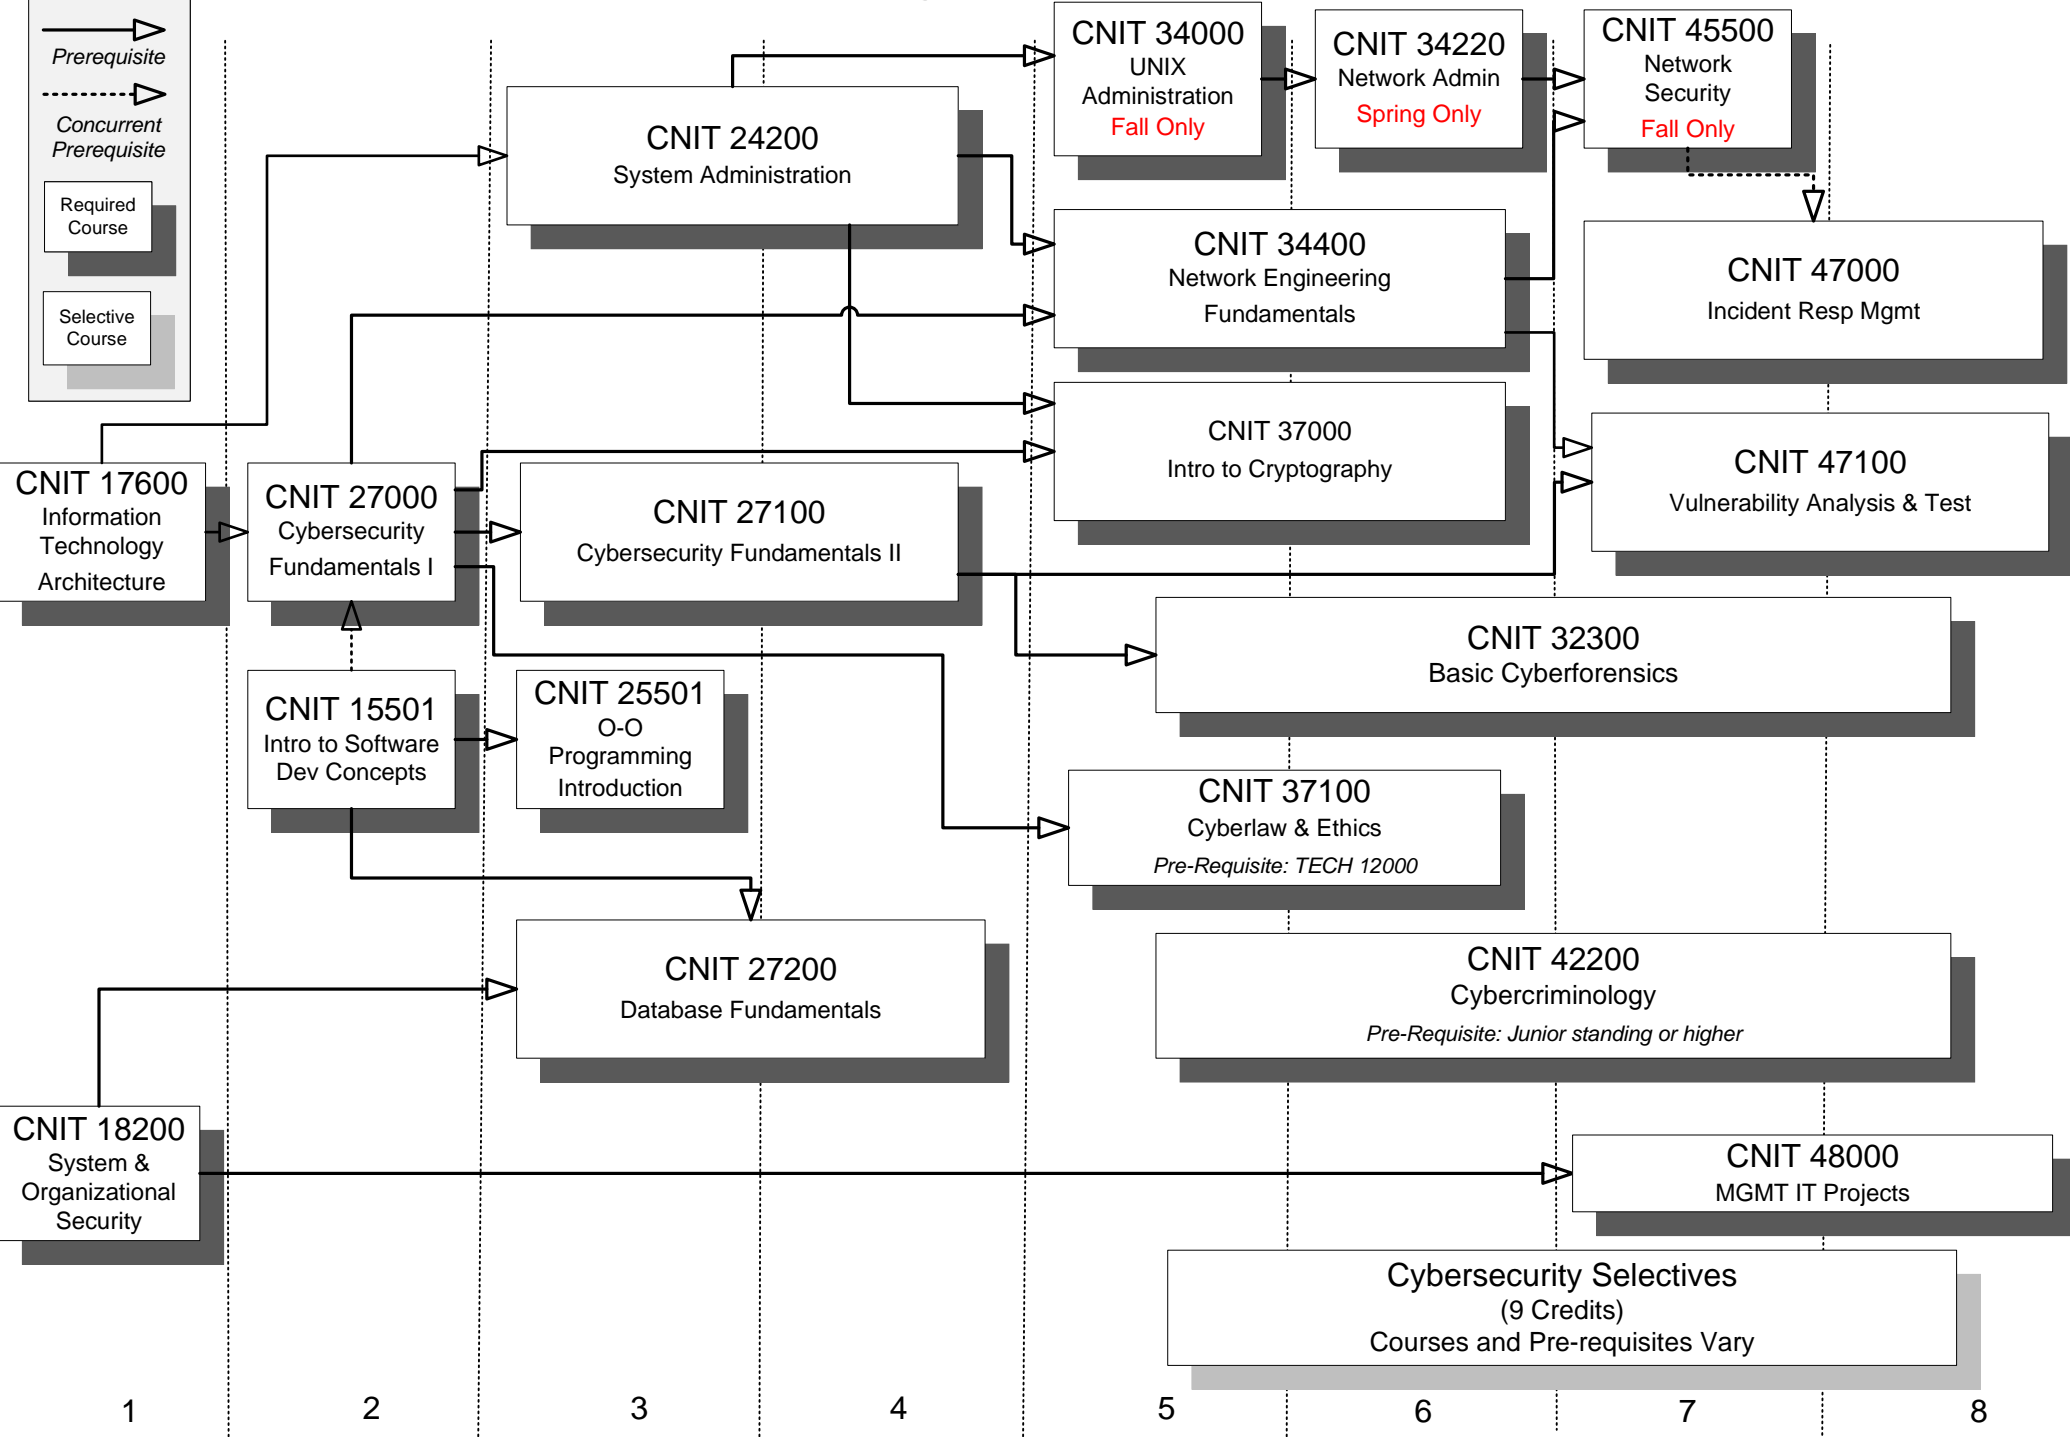

CNIT Major Critical Path

Legend

- Prerequisite
- - - -> Concurrent Prerequisite
- Required Course
- Selective Course

CSEC Major Critical Path

Legend

- Prerequisite
- - - -> Concurrent Prerequisite
- Required Course
- Selective Course

Semester

02/01/23

DATA Major Critical Path

INET Major Critical Path

Semester

SAAD Major Critical Path