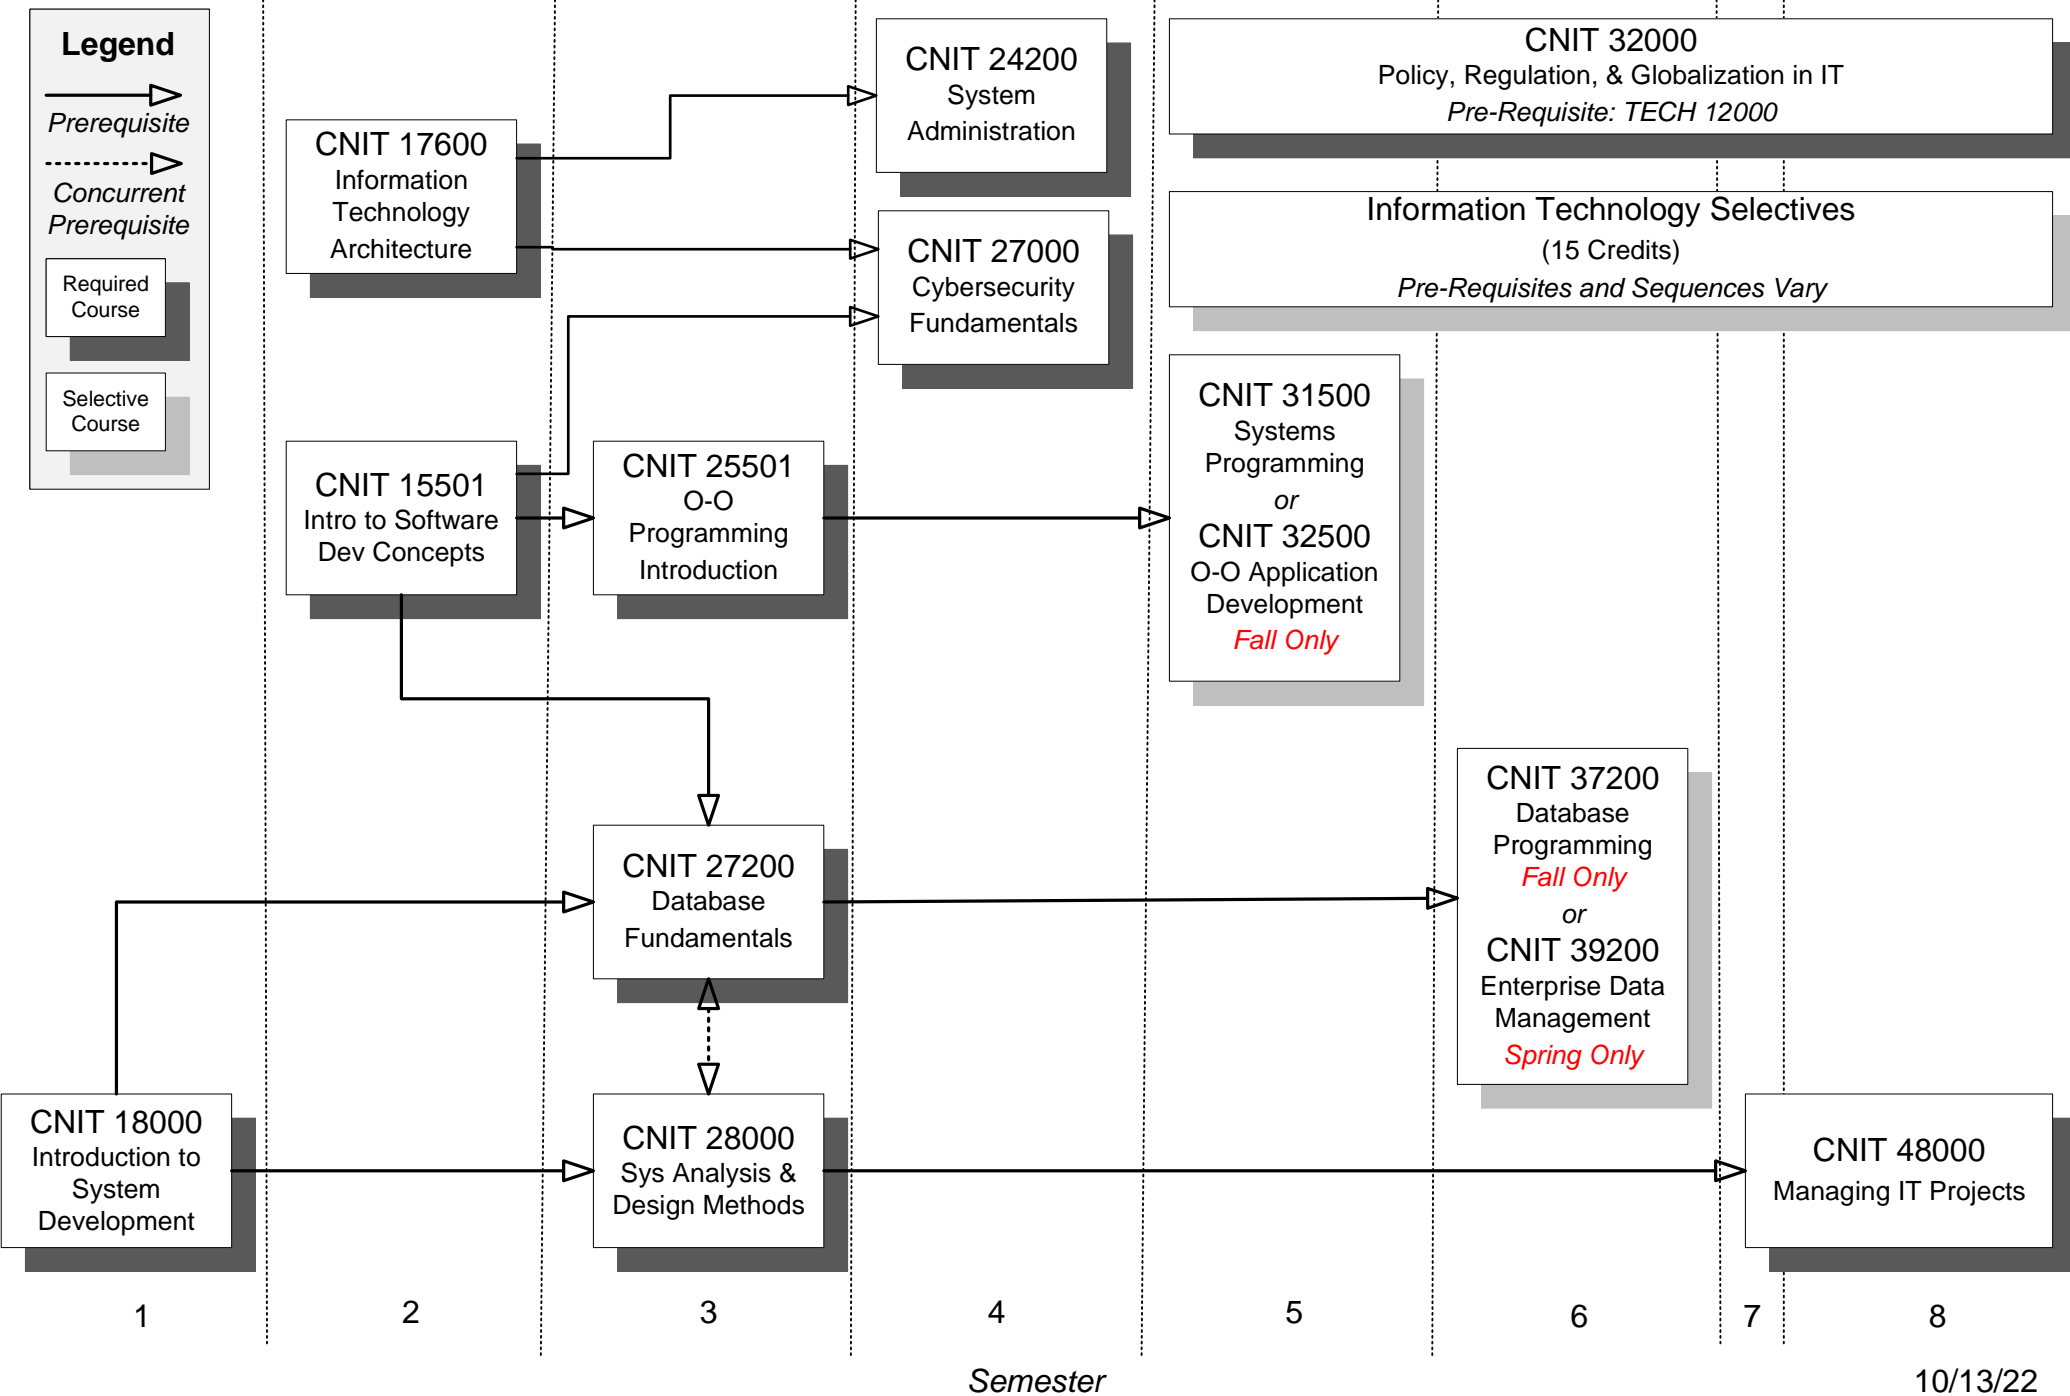

CNIT Major Critical Path

Legend

- Prerequisite
- - - -> Concurrent Prerequisite
- Required Course
- Selective Course

CSEC Major Critical Path

Legend

- Prerequisite
- - - -> Concurrent Prerequisite
- Required Course
- Selective Course

Semester

02/01/23

DATA Major Critical Path

INET Major Critical Path

Semester

SAAD Major Critical Path