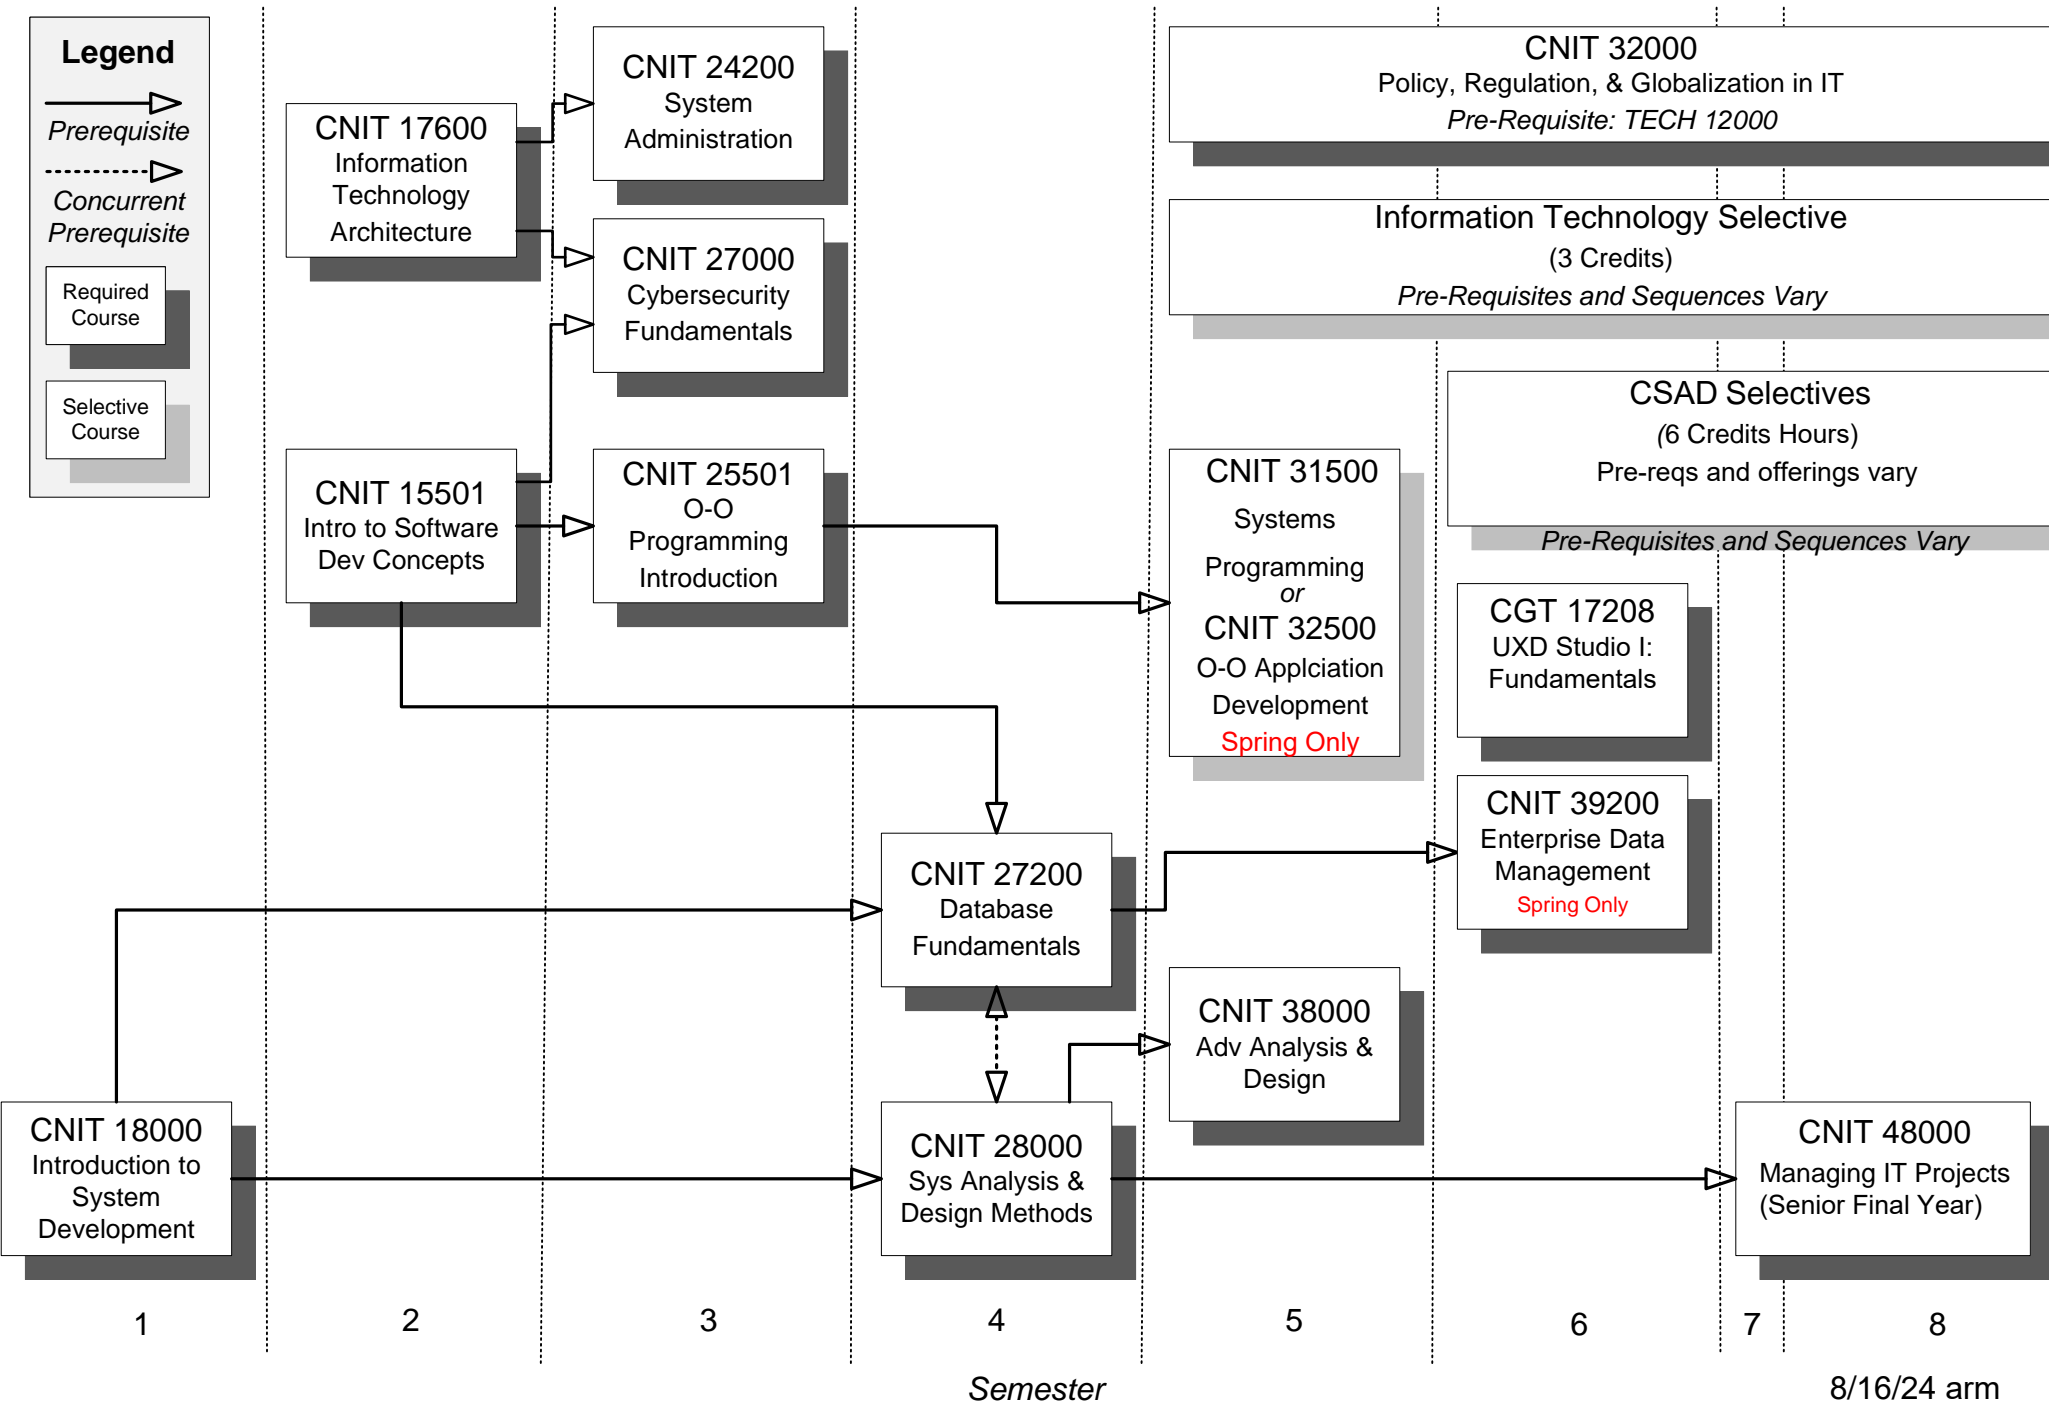

CNIT Major Critical Path

Legend

- Prerequisite
- - - -> Concurrent Prerequisite
- Required Course
- Selective Course

CSAD Major Critical Path

CSEC Major Critical Path

Legend

- Prerequisite
- - - - -> Concurrent Prerequisite
- Required Course
- Selective Course

Semester

02/14/24

DATA Major Critical Path

Semester

8/16/24
arm

INET Major Critical Path