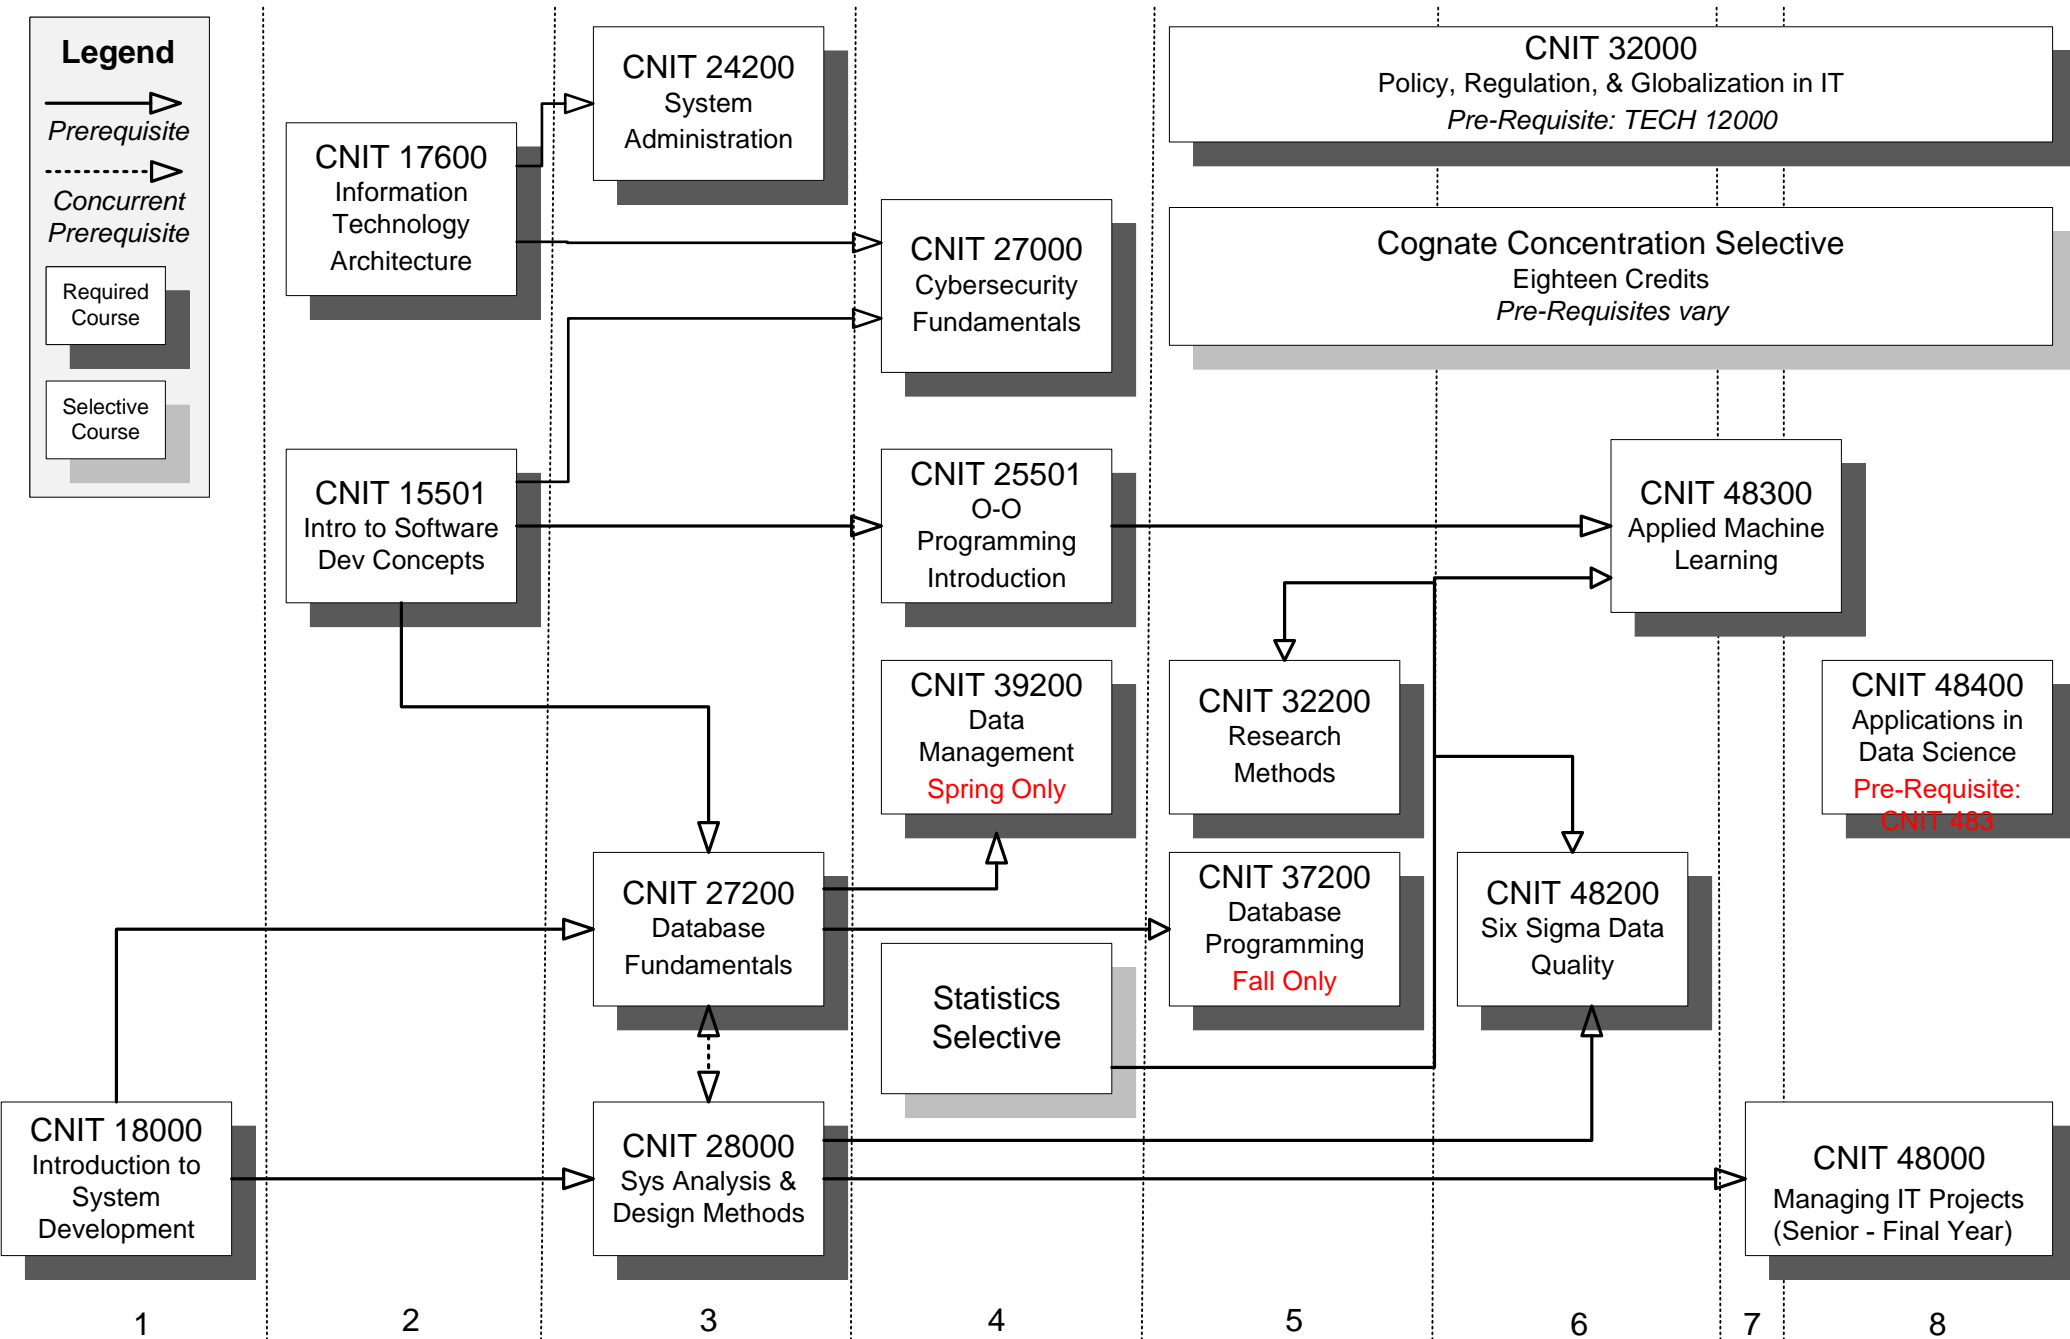

CNIT Major Critical Path

Legend

- Prerequisite
- - - -> Concurrent Prerequisite
- Required Course
- Selective Course

CSAD Major Critical Path

CSEC Major Critical Path

Legend

- Prerequisite
- - - - -> Concurrent Prerequisite
- Required Course
- Selective Course

Semester

02/14/24

DATA Major Critical Path

Semester

8/16/24
arm

INET Major Critical Path