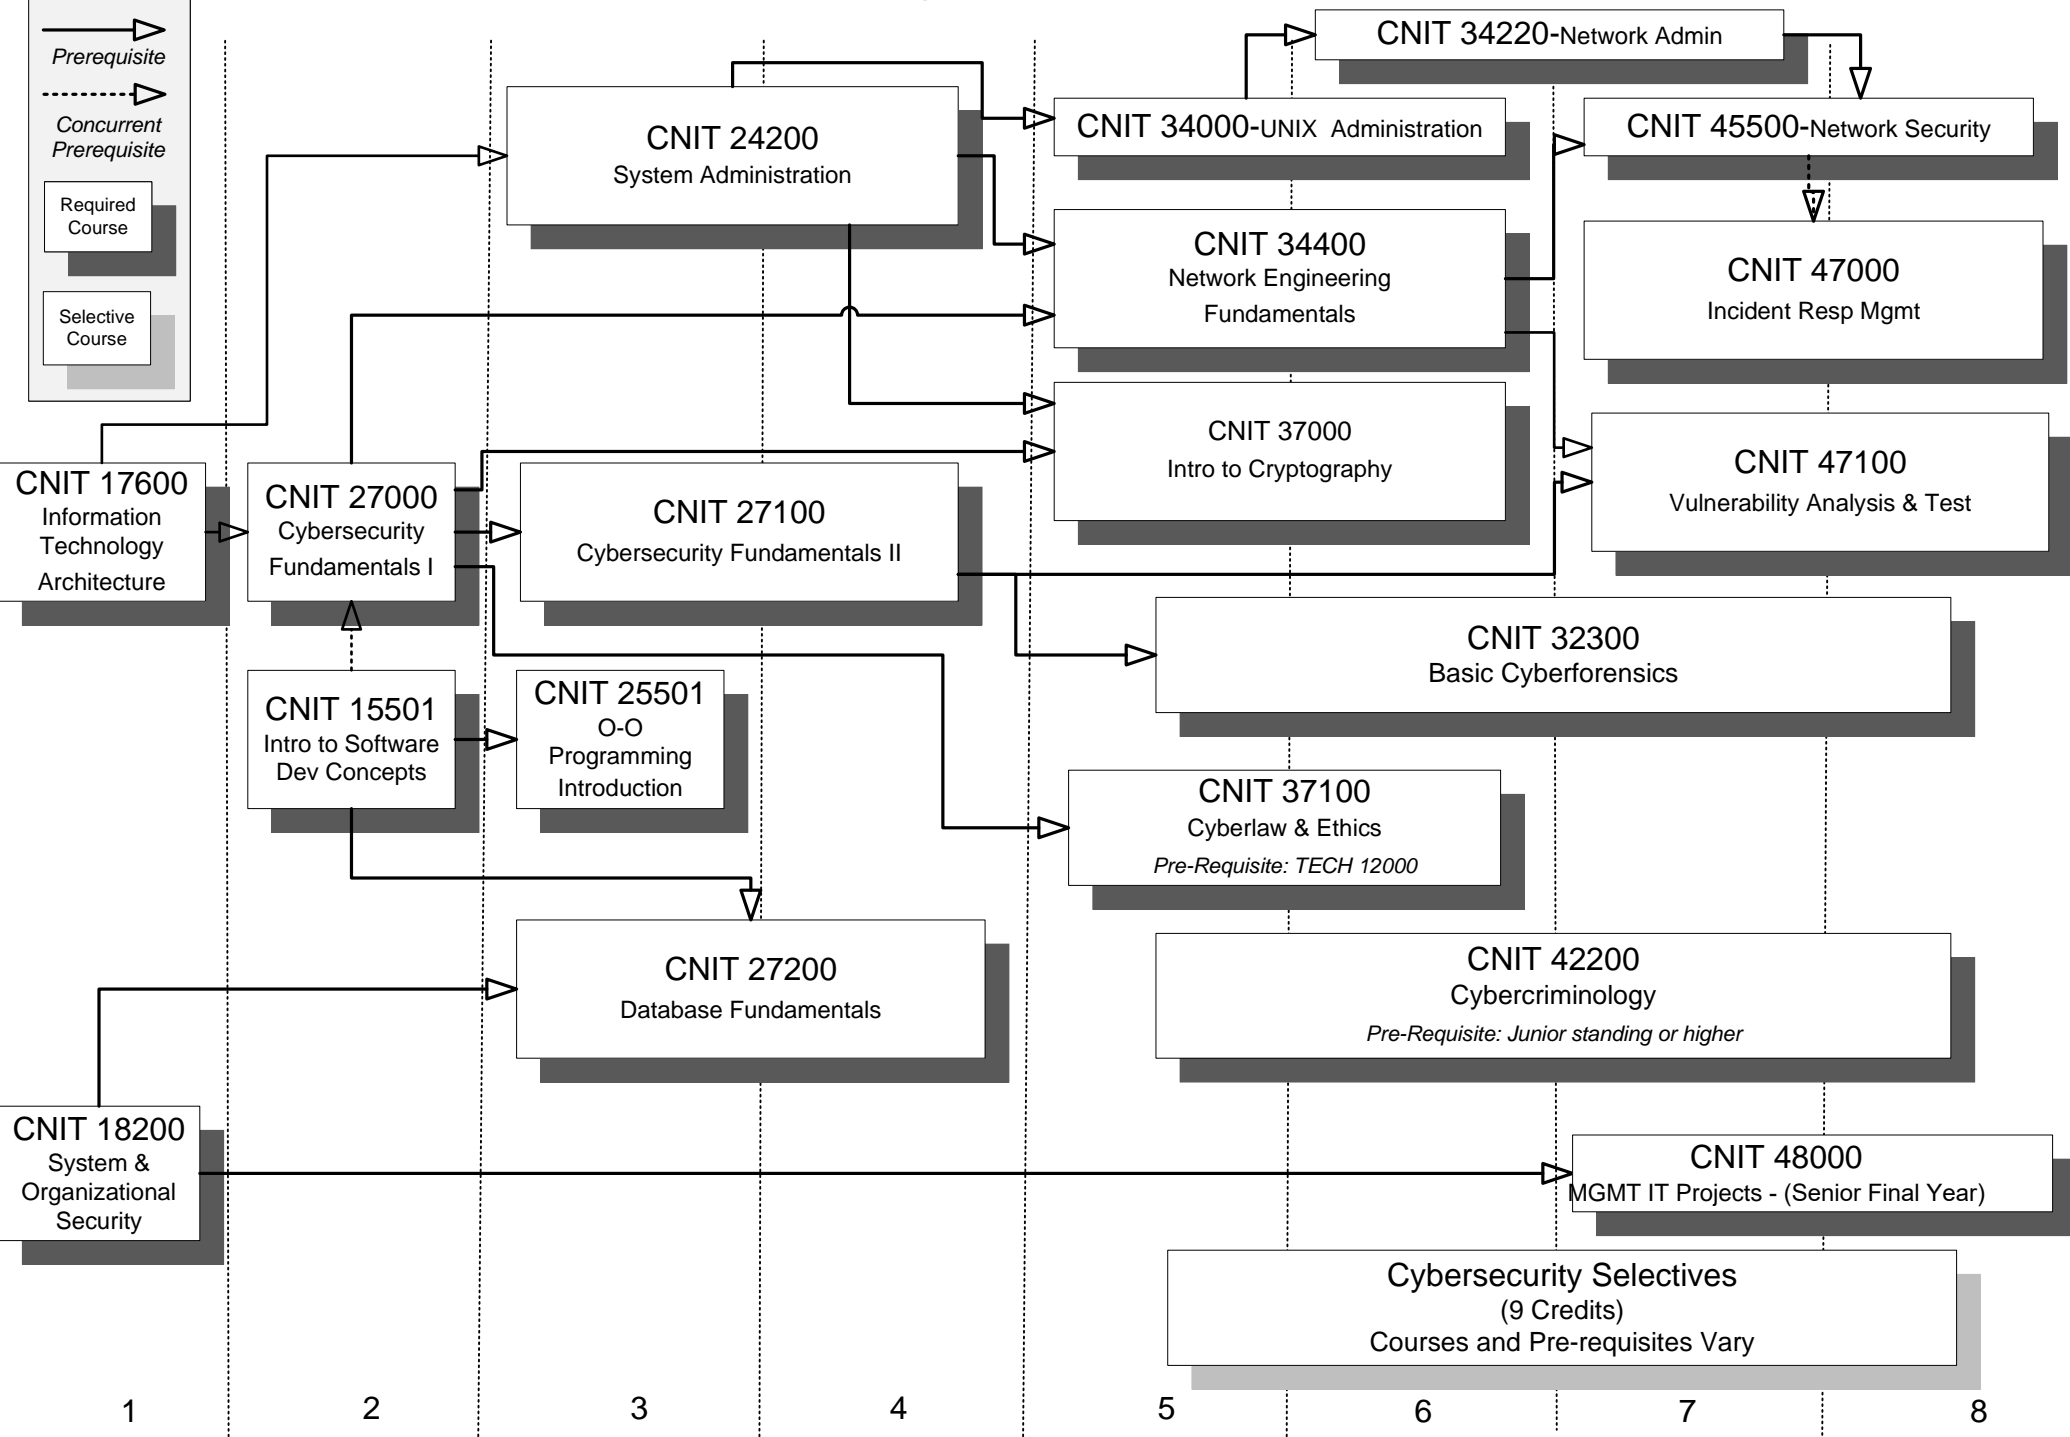

CNIT Major Critical Path

Legend

- Prerequisite
- - - -> Concurrent Prerequisite
- Required Course
- Selective Course

CSAD Major Critical Path

CSEC Major Critical Path

Legend

- Prerequisite
- - - - -> Concurrent Prerequisite
- Required Course
- Selective Course

Semester

02/14/24

DATA Major Critical Path

Semester

8/16/24
arm

INET Major Critical Path