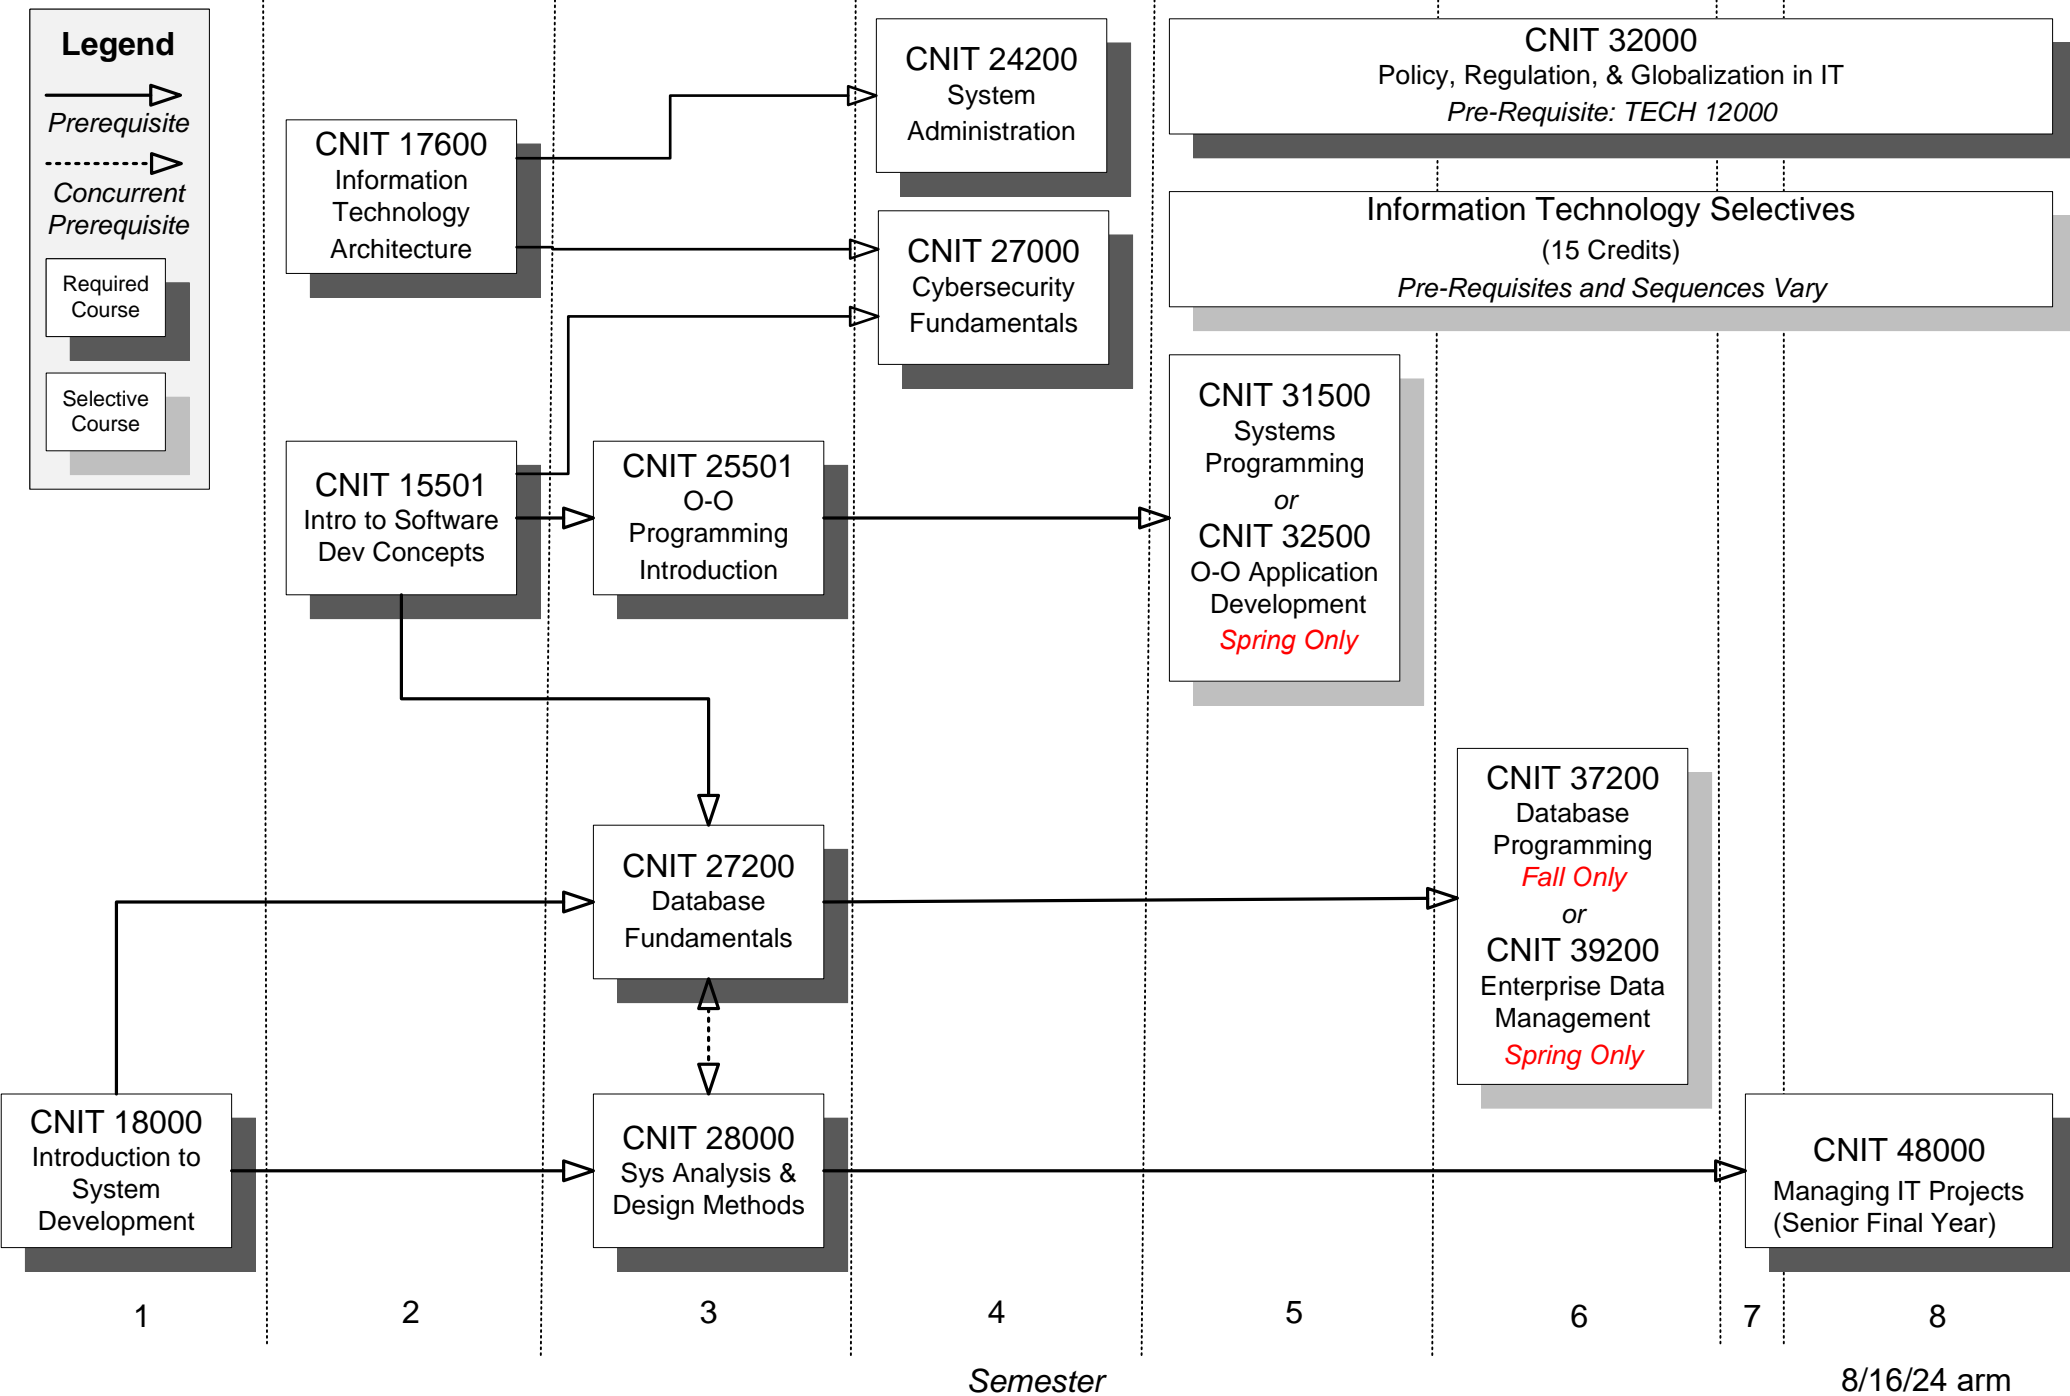

CNIT Major Critical Path

Legend

- Prerequisite
- - - -> Concurrent Prerequisite
- Required Course
- Selective Course

CSAD Major Critical Path

CSEC Major Critical Path

Legend

- Prerequisite
- - - - -> Concurrent Prerequisite
- Required Course
- Selective Course

Semester

02/14/24

DATA Major Critical Path

Semester

8/16/24
arm

INET Major Critical Path