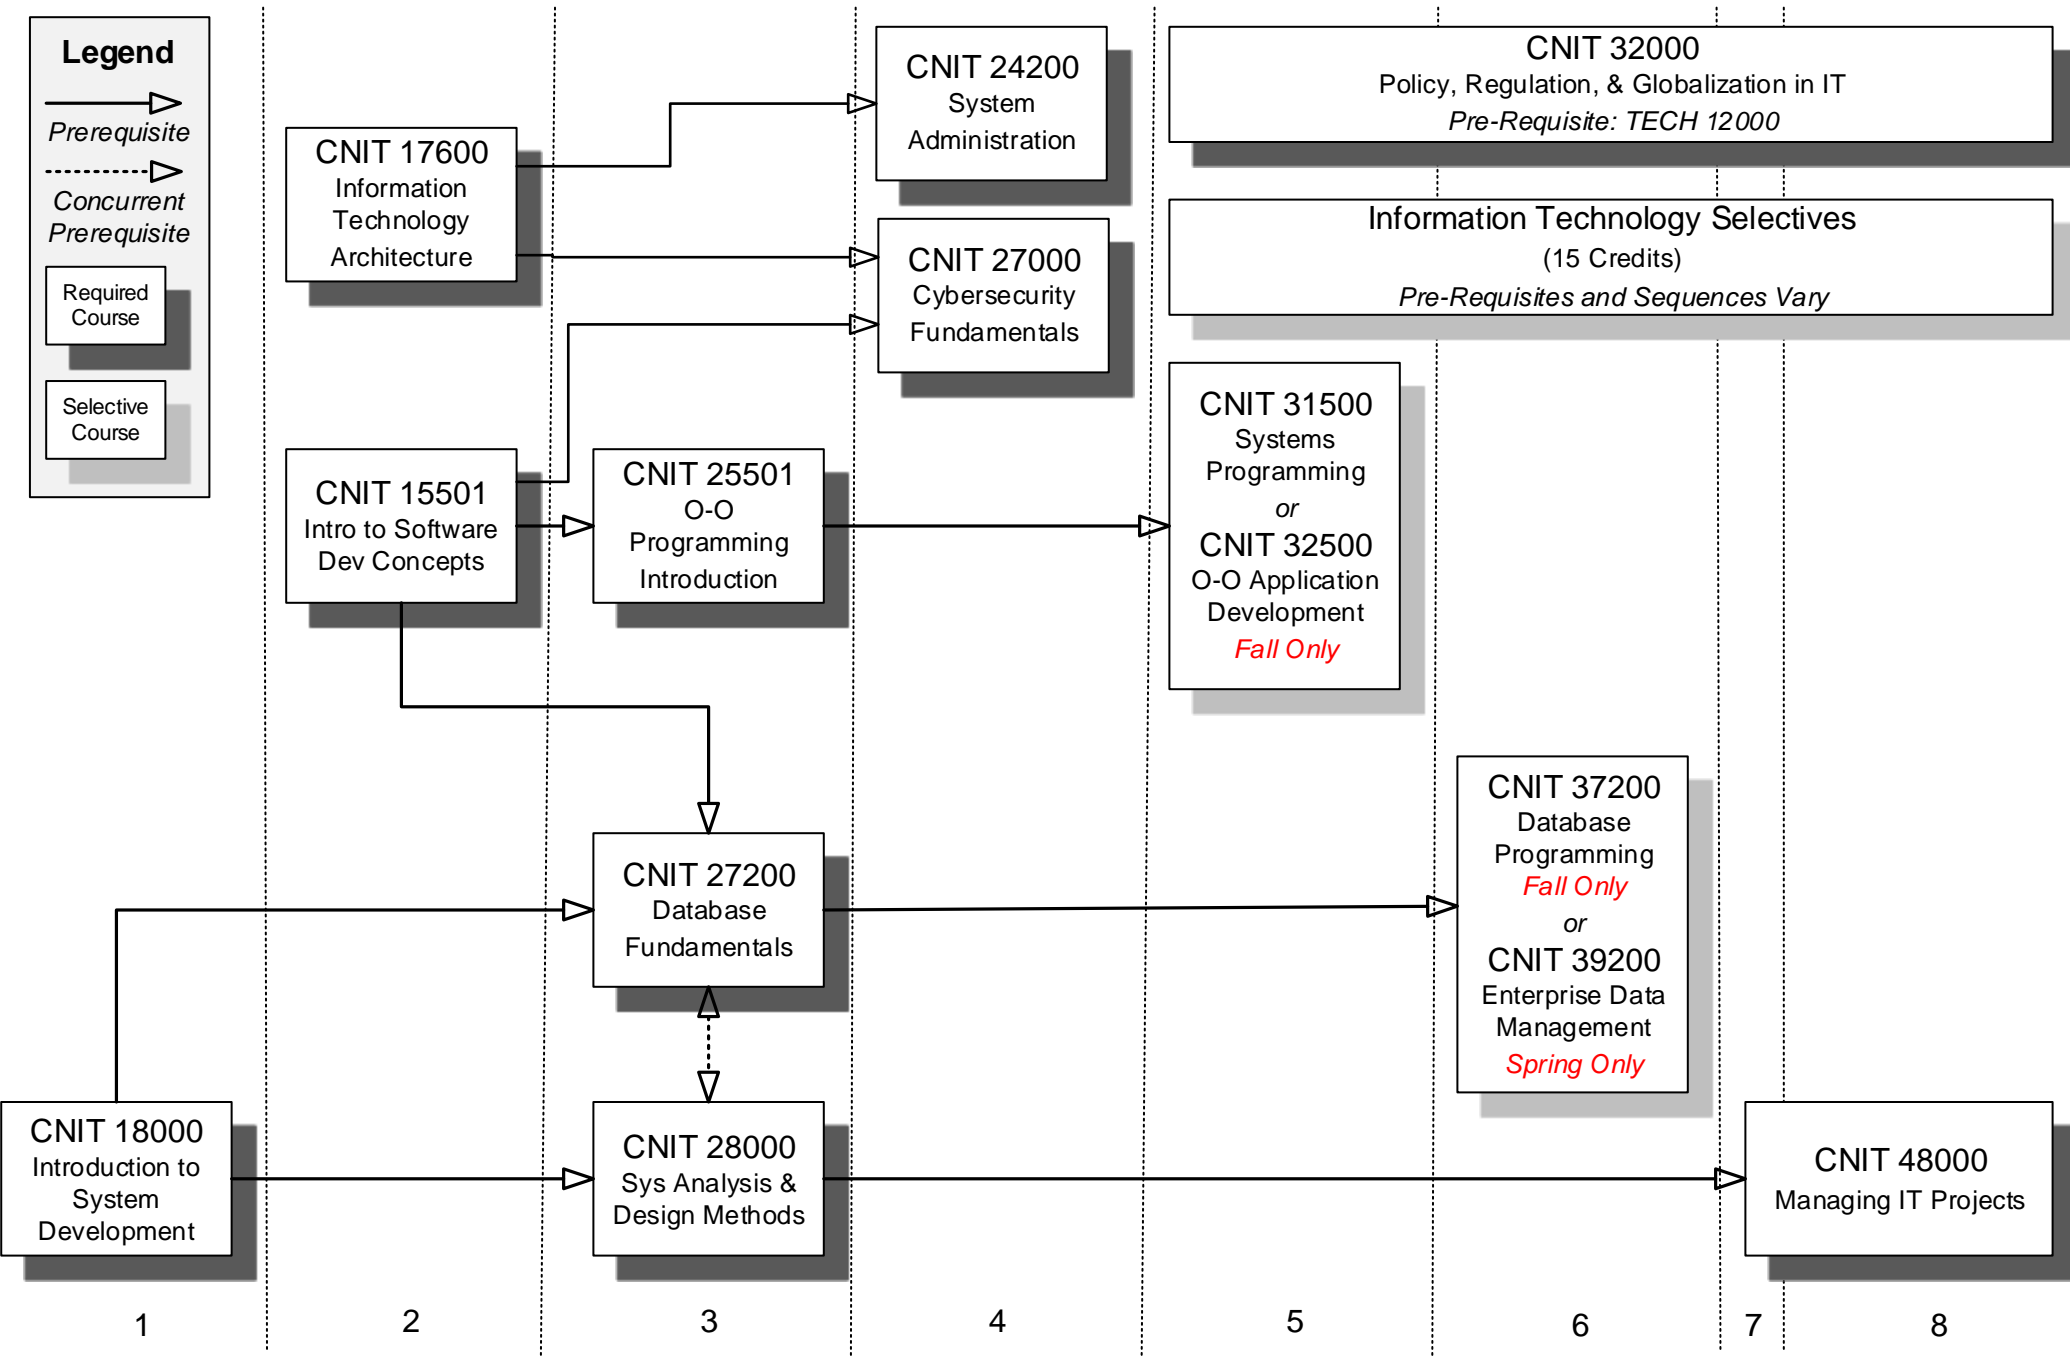

CNIT Major Critical Path

Semester