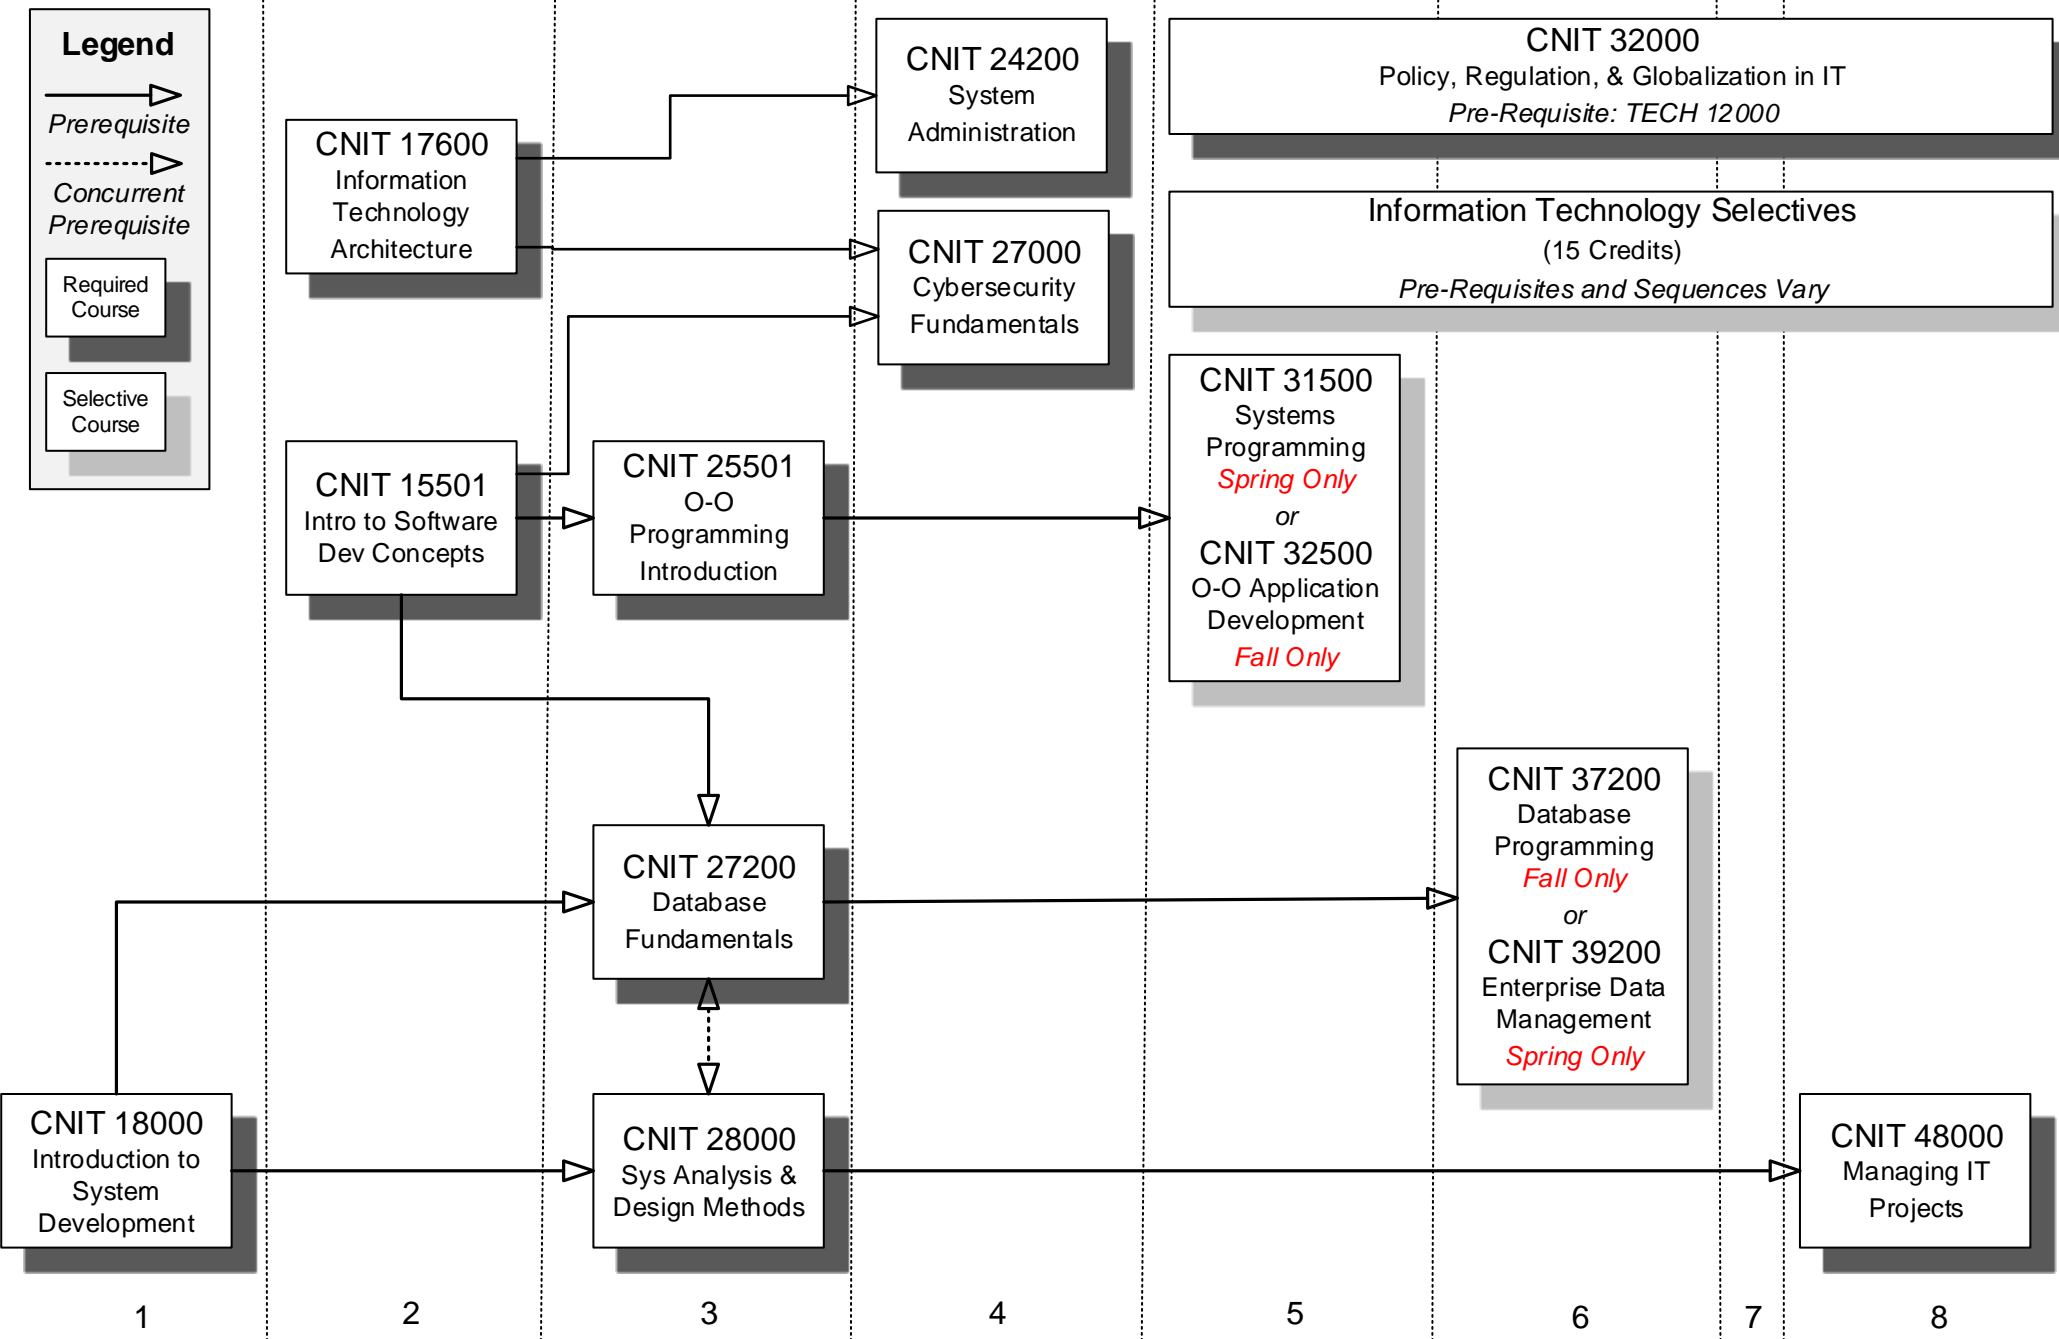

# CNIT Major Critical Path

**Legend**

- Prerequisite
- - - -> Concurrent Prerequisite
- Required Course
- Selective Course

Semester