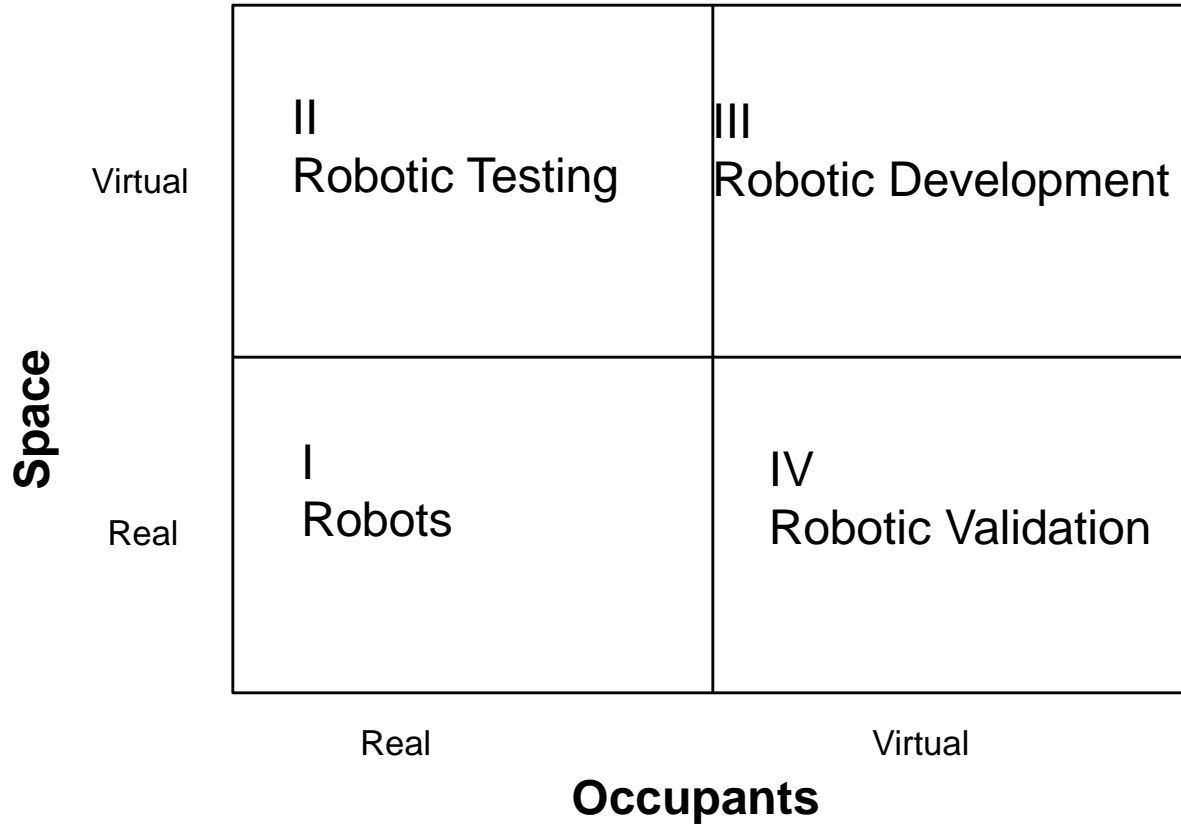

An Ethnography Study of Real/Virtual Space Natives

Dr. Michael Grieves

PLM Model

Information Mirroring: Physical *and* Virtual Products

Information Mirroring Evolution

Occupants vs. Space Type

Unintelligent Products

Robotic Products

Human Simulation Spectrum

Humans

Virtual Control Model

Figure 6.5

Virtual Space Research

- Autonomous and autonomic systems
- A/R interface, delivery and signaling
- Human virtual immersion neuroscience
- Integrated multi-domain CAE / CAT solvers
- Risk management