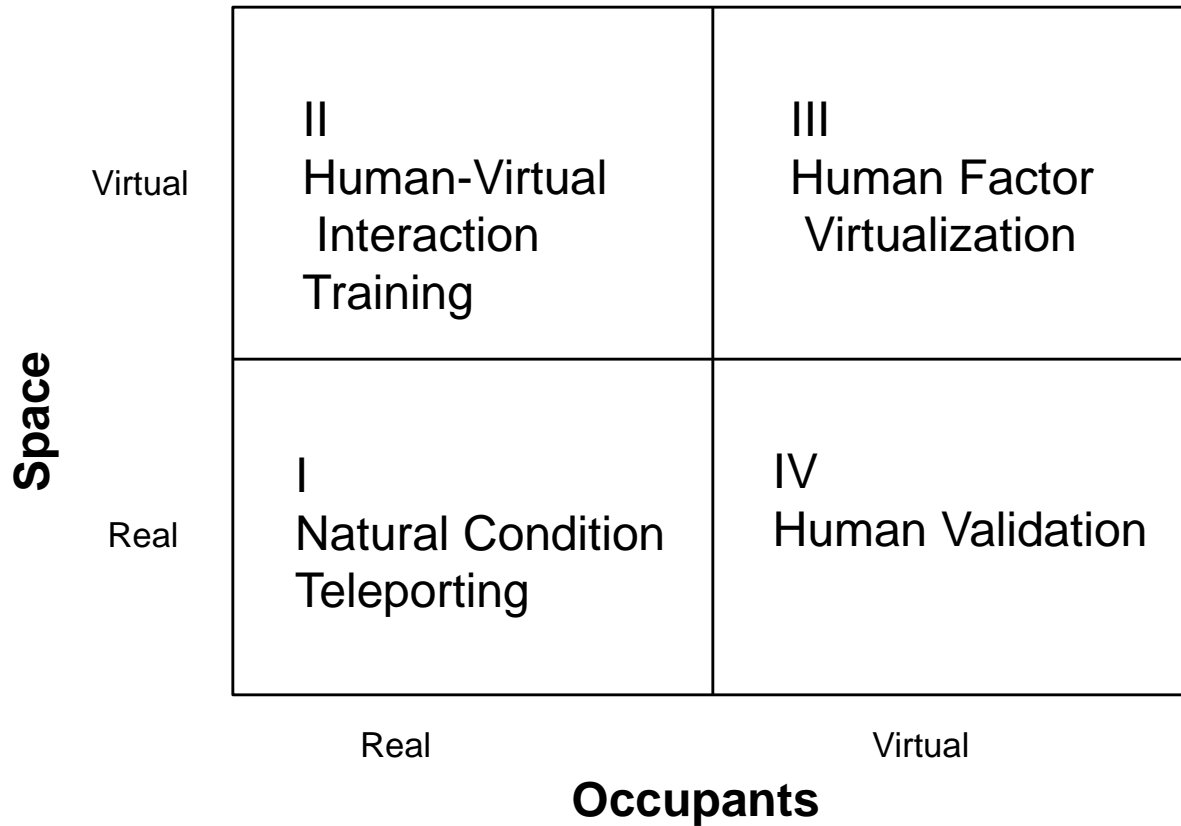

An Ethnography Study of Real/Virtual Space Natives

Dr. Michael Grieves

PLM Model

Information Mirroring: Physical *and* Virtual Products

Information Mirroring Evolution

Occupants vs. Space Type

Unintelligent Products

Robotic Products

Human Simulation Spectrum

Humans

Virtual Control Model

Figure 6.5

Virtual Space Research

- Autonomous and autonomic systems
- A/R interface, delivery and signaling
- Human virtual immersion neuroscience
- Integrated multi-domain CAE / CAT solvers
- Risk management