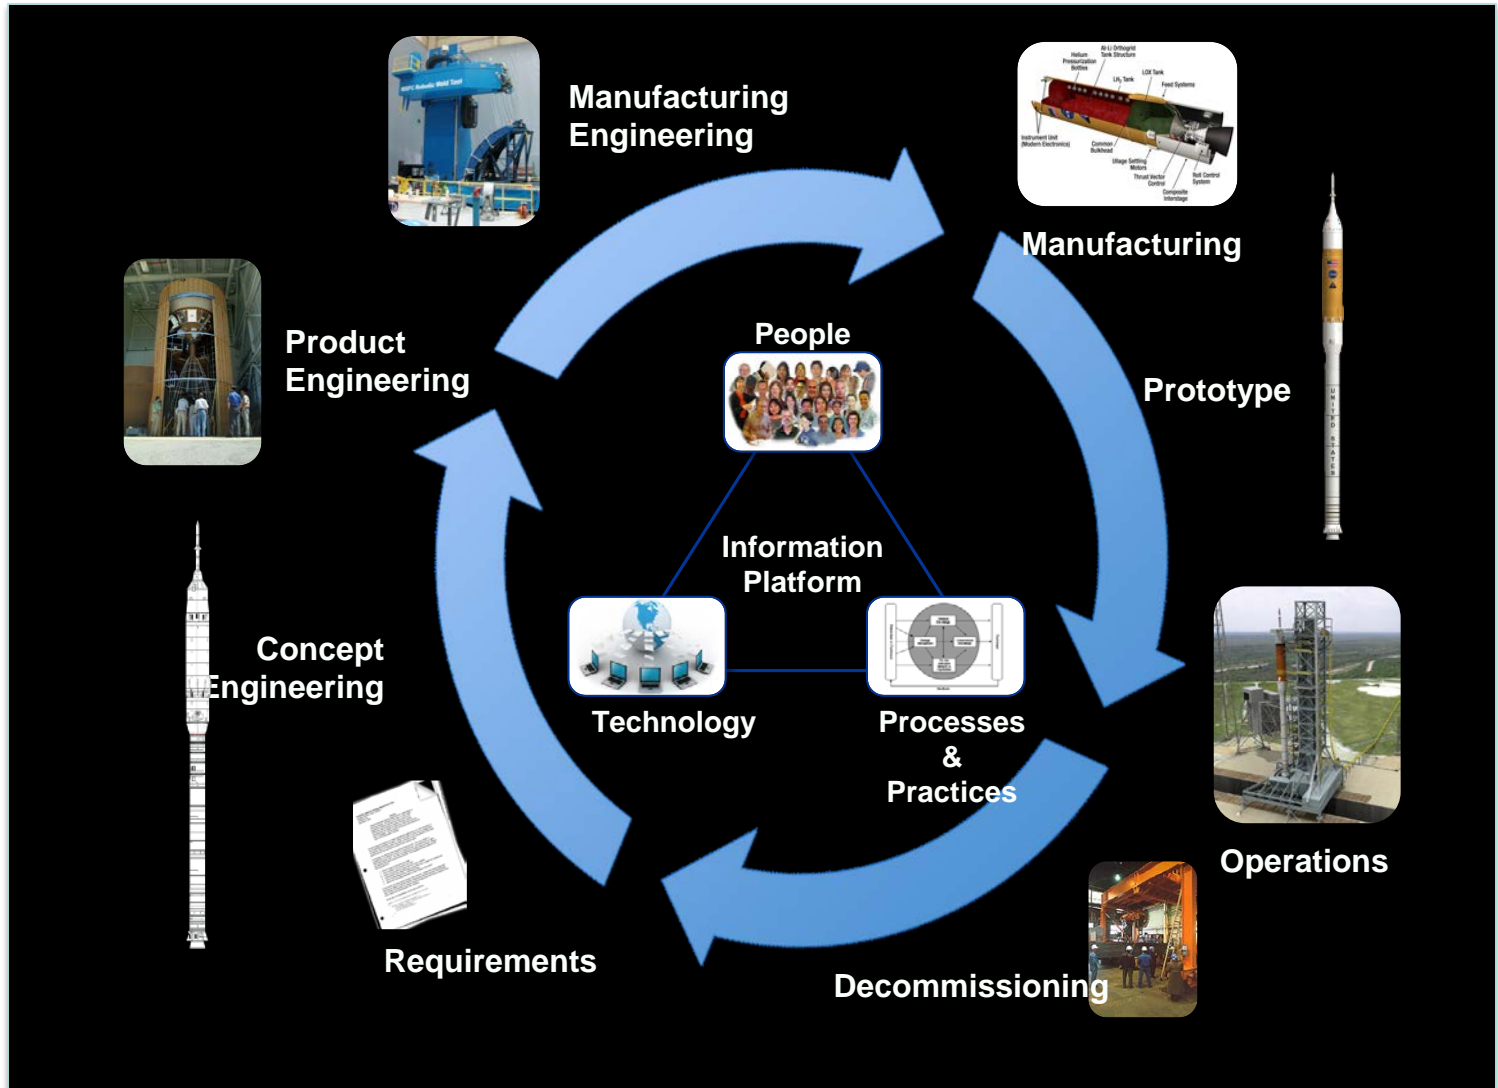

An Ethnography Study of Real/Virtual Space Natives

Dr. Michael Grieves

PLM Model

Information Mirroring: Physical *and* Virtual Products

Information Mirroring Evolution

Occupants vs. Space Type

Unintelligent Products

Robotic Products

Human Simulation Spectrum

Humans

Virtual Control Model

Figure 6.5

Virtual Space Research

- Autonomous and autonomic systems
- A/R interface, delivery and signaling
- Human virtual immersion neuroscience
- Integrated multi-domain CAE / CAT solvers
- Risk management