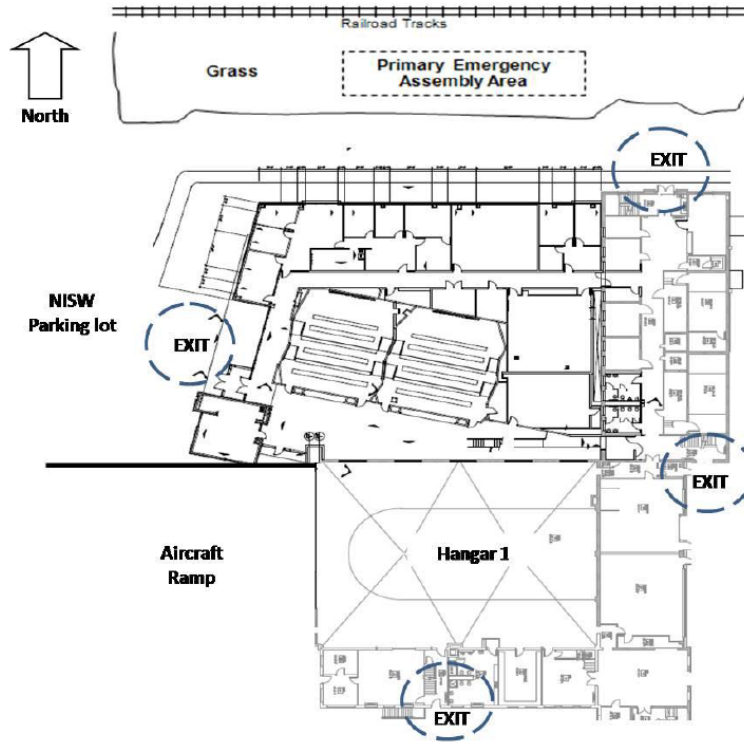

# Niswonger Building Map

Airport Ramp and Aircraft Taxi Area

# Shelter In Place Procedures

## What to do – Tornado

- Move to the basement area immediately

### Alternate:

- 1<sup>st</sup> floor Interior hallways; ideally in old portion of the NISW building

Airport Ramp and Aircraft Taxi Area

*PREPAREDNESS...KEY TO SAFETY*